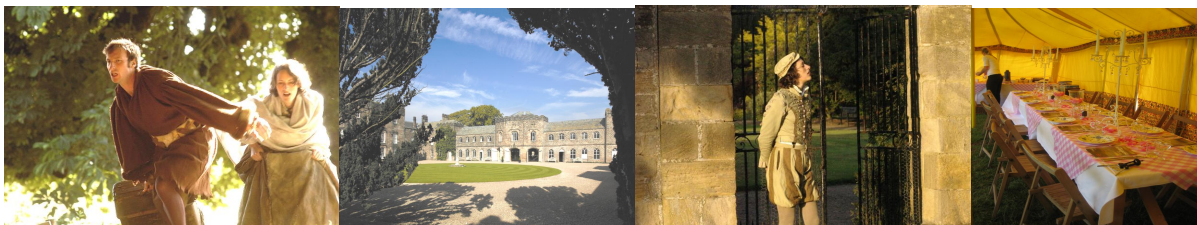

Sponsors are invited an hour before the show begins where they are met by their host. Champagne is served on arrival as your guests enjoy the live pre-show entertainment. Enjoy your first two food courses alfresco in your marquee, before watching the first half of the *Tempest* as you have never experienced it before! Finish the deserts from your deluxe hamper during the interval and relax and enjoy the second half as the sun sets on Ripley Castle and Gardens.

Sponsorship & Hospitality Costs:

Packages start from £1,000 inc VAT and would include the following;

- 12 tickets for an evening performance in the Castle's grounds
- 2 glasses of champagne per guest
- Free souvenir programme for all guests
- Four course, sit down meal with wine, served by an on site chef
- A full page advert in the souvenir programme (A5)
- Your company logo and weblink on the Sprite Production's website

Other options and costs are available, we would be happy to discuss these with you.

Provisional Itinerary: (The times are approximate)

6.00pm	Arrive at Ripley Castle for champagne reception and canapés
6.30pm	Supper in your Moroccan tent
7.30pm	Performance begins
9.00pm	Interval. Pudding will be served followed by tea or coffee
10.15pm	Performance ends.